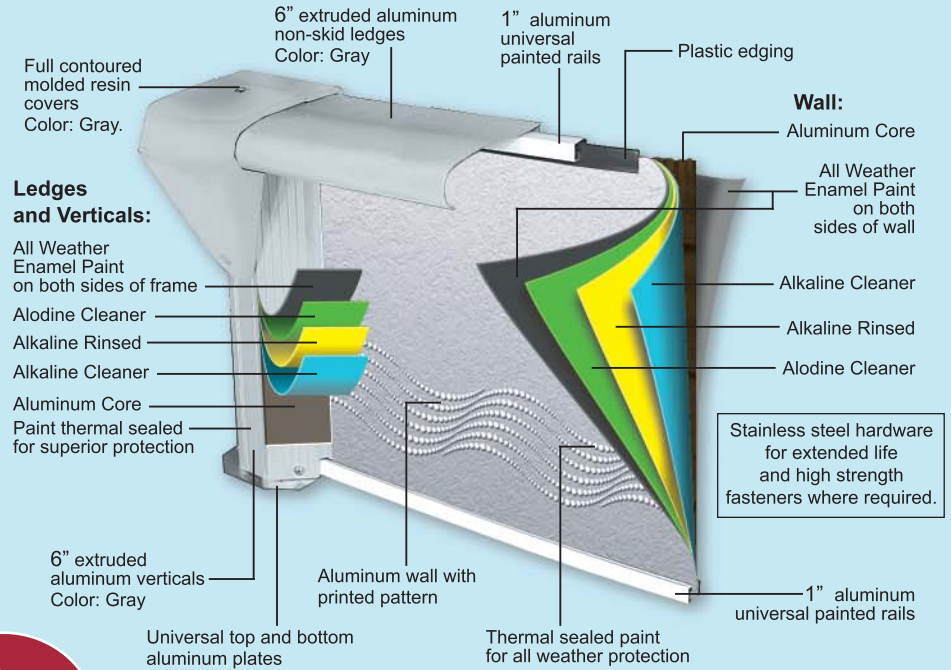

WARNING! POOLS ARE NOT DESIGNED FOR DIVING OR JUMPING! ADULT SUPERVISION REQUIRED!

50 Year
Limited Warranty
First 3 seasons no charge for parts

For the best care of your pool we suggest the best Swim'n Play Accessories

Swim'n Play, Inc.
313 Regina Avenue
Rahway, NJ 07065
Phone: (732) 574-1500
Fax: (732) 574-1551
E-mail: info@swimnplay.com

Swim'n Play Authorized Dealer:

Part # 430183-10