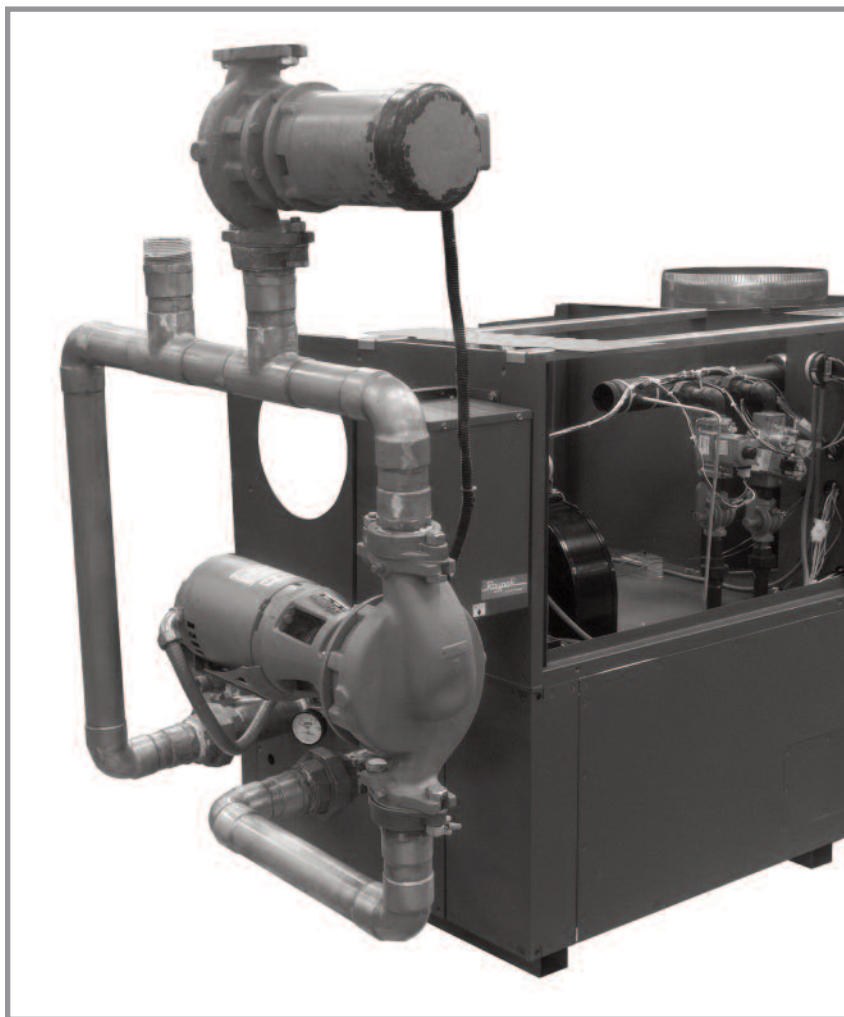

FOR DETAILED INSTRUCTIONS, SEE "HOW TO USE YOUR RAYPAK ILLUSTRATED PARTS LIST",  
CATALOG NO. 9001.10

CALL OUT	DESCRIPTION	HI DELTA			MVB			RAYTHERM
		302B-2342B	502C-2342C	HI DELTA SS	503-2004	503A-2004A	2503-4003	
1-C	PC Board Assy-Control	011717F	N/A	N/A	011717F	N/A	N/A	011717F
11-C	Relay - DPDT 24VDC	005962F	N/A	N/A	005962F	N/A	N/A	005962F
2-C	Relay - DPDT 24VAC	011720F	N/A	N/A	011720F	N/A	N/A	011720F
3-C	Relay - SPDT 24VAC	009039F	N/A	N/A	009039F	N/A	N/A	009039F
4-C	Inverter 240V	011835F	N/A	N/A	011835F	N/A	N/A	011835F
9-C	Inverter - Dual Voltage 120/240V	012984F	015407F	N/A	012984F	015407F	N/A	012984F
10-C	Chip - Programmed	013070F	015408F	N/A	013070F	015408F	N/A	013070F
5-C	Transformer	011718F	N/A	N/A	011718F	N/A	N/A	011718F
6-C	Temperature Sensor 10K (Not Shown)	010787F	N/A	010787F	010787F	N/A	N/A	010787F
7-C	Alarm Reset Switch	005641F	N/A	N/A	005641F	N/A	N/A	005641F
8-C	Ground Lug	007155F	N/A	N/A	007155F	N/A	N/A	007155F
1-H	Inlet Adapter-2-1/2 NPT (2100-4001)	N/A	N/A	N/A	N/A	N/A	N/A	012316F
1-M	Bypass Pump*							
	SS/BR 1/8 HP 1-1/2" Flange	N/A	N/A	013425F	N/A	N/A	N/A	N/A
	CI 1/8 HP 1-1/2" Flange	N/A	N/A	013426F	N/A	N/A	N/A	N/A
	BR 1/4 HP 4.5" Impeller	007226F	007226F	007226F	007226F	007226F	N/A	007226F
	CI 1/4 HP 4.5" Impeller	007232F	007232F	007232F	007232F	007232F	N/A	007232F
	BR 3/4 HP 5.65" Impeller	007348F	007348F	N/A	007348F	007348F	N/A	007348F
	CI 3/4 HP 5.65" Impeller	007354F	007354F	N/A	007354F	007354F	N/A	007354F
	BR 1.0 HP 6.15" Impeller	007351F	007351F	N/A	007351F	007351F	N/A	007351F
	CI 1.0 HP 6.15" Impeller	007357F	007357F	N/A	007357F	007357F	N/A	007357F
	SS 1.5 HP 6.0" Impeller	N/A	N/A	N/A	N/A	N/A	015660F	N/A
	SS 1.5 HP 7.0" Impeller	N/A	N/A	N/A	N/A	N/A	015661F	N/A
	SS 1.5 HP 7.5" Impeller	N/A	N/A	N/A	N/A	N/A	015662F	N/A
	SS 3.0 HP 6.0" Impeller	N/A	N/A	N/A	N/A	N/A	015663F	N/A
	SS 3.0 HP 6.5" Impeller	N/A	N/A	N/A	N/A	N/A	015664F	N/A
4-M	Pump Flange Gasket (2 Bolt Flange) (1/8 HP)	N/A	N/A	008747F	N/A	N/A	N/A	N/A
	Pump Flange Gasket (2 Bolt Flange) (1/4 - 1.0 HP)	013423F	013423F	013423F	013423F	013423F	013423F	013423F
	Pump Gasket KV3007 (4 Bolt Flange)	N/A	N/A	N/A	N/A	N/A	015544F	N/A
2-M	Thermometer-Vertical	000919	000919	000919	000919	000919	N/A	000919
3-M	Injector Pump (Not Shown)*							
	SS 1/8 HP (HD251)	N/A	N/A	951446	N/A	N/A	N/A	N/A
	CI 1/8 HP (HD251)	N/A	N/A	951447	N/A	N/A	N/A	N/A
	BR 1/8 HP	N/A	N/A	012600F	N/A	N/A	N/A	N/A
	CI 1/8 HP	N/A	N/A	012601F	N/A	N/A	N/A	N/A
	BR 1/4 HP	951414	951414	N/A	951414	951414	N/A	951414
	CI 1/4 HP	951415	951415	N/A	951415	951415	N/A	951415
	BR 1/3 HP	012669F	012669F	N/A	012669F	012669F	N/A	012669F
	CI 1/3 HP	951413	951413	N/A	951413	951413	N/A	951413
	BR 3/4 HP	951411	951411	N/A	951411	951411	N/A	951411
	CI 3/4 HP	951416	951416	N/A	951416	951416	N/A	951416
	BR 1.0 HP 6.15" Impeller	N/A	N/A	N/A	N/A	N/A	007351F	N/A
	SS 1.5 HP 6.0" Impeller	N/A	N/A	N/A	N/A	N/A	015666F	N/A
	BR 1.5 HP 6.4" Impeller	N/A	N/A	N/A	N/A	N/A	007937F	N/A
	SS 1.5 HP 6.5" Impeller	N/A	N/A	N/A	N/A	N/A	015665F	N/A
5-M	2-Way Valve Assy	N/A	N/A	N/A	N/A	N/A	015650F	N/A
6-M	Valve Actuator 180 In Lbs	N/A	N/A	N/A	N/A	N/A	014046F	N/A
7-M	Mounting Bracket Kit	N/A	N/A	N/A	N/A	N/A	015551F	N/A
8-M	Gasket Stainless Steel Valve Assy	N/A	N/A	N/A	N/A	N/A	015552F	N/A
9-M	Bypass Plumbing Assembly CPVC (Pool Only)							
	Models 992-1262 Complete	015764F	015764F	N/A	N/A	N/A	N/A	N/A
	Models 1532-2342 Upper	015765F	015765F	N/A	N/A	N/A	N/A	N/A
11-M	Pump Flange Gasket (2 Bolt Flange) 1532-2342	015893F	015893F	N/A	N/A	N/A	N/A	N/A
10-M	Bypass Plumbing Assembly Lower Copper (Includes 4-M)							
	Models 1532-2342 (Pool Only)	015766F	015766F	N/A	N/A	N/A	N/A	N/A
12-M	Gasket (4 Bolt Flange)	015892F	015892F	N/A	N/A	N/A	N/A	N/A
1-S	Control Box Sheet Metal	012315F	012315F	N/A	012315F	012315F	N/A	012315F
2-S	Control Box Cover	N/A	N/A	N/A	011978F	011978F	N/A	N/A
3-S	Control Box Mtg Bracket	N/A	N/A	N/A	N/A	N/A	N/A	N/A
4-S	Control Box Mtg Bracket	013637F	013637F	N/A	N/A	N/A	N/A	013637F