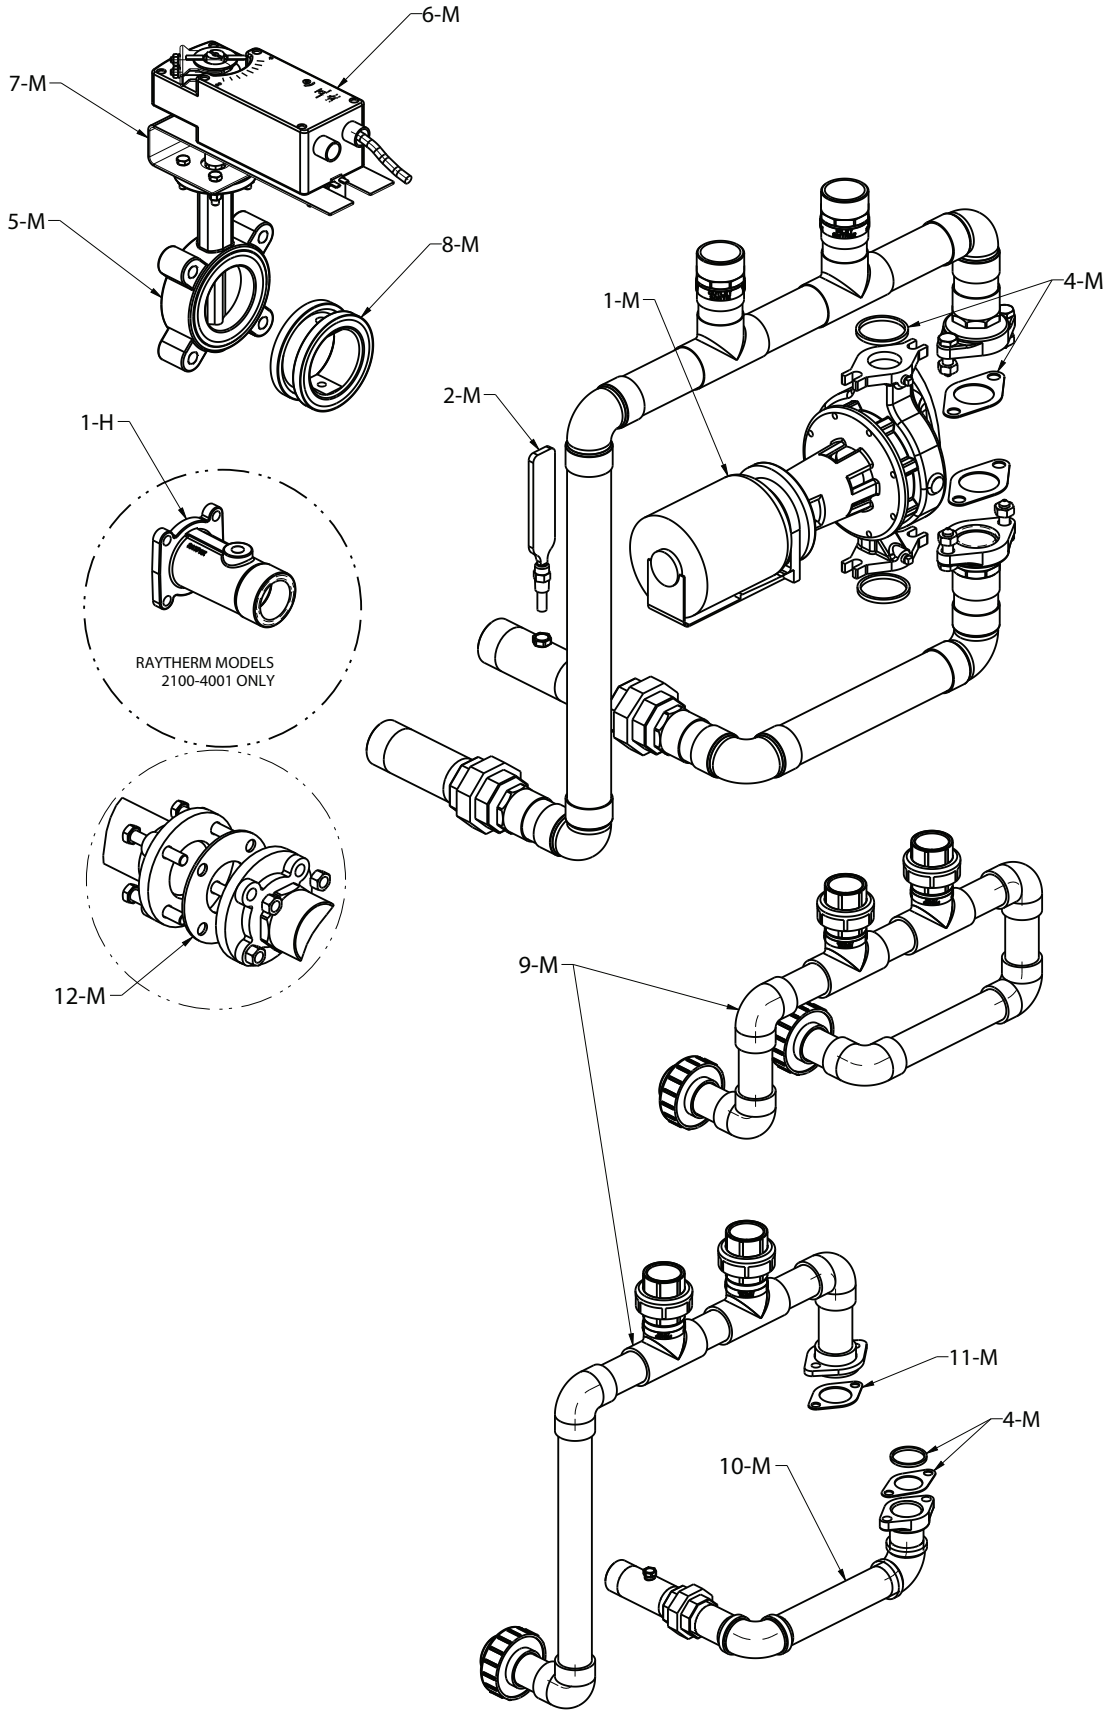

FOR DETAILED INSTRUCTIONS, SEE "HOW TO USE YOUR RAYPAK ILLUSTRATED PARTS LIST",  
CATALOG NO. 9001.10

CALL OUT	DESCRIPTION	HI DELTA			MVB			RAYTHERM
		302B-2342B	502C-2342C	HI DELTA SS	503-2004	503A-2004A	2503-4003	
1-C	PC Board Assy-Control	011717F	N/A	N/A	011717F	N/A	N/A	011717F
11-C	Relay - DPDT 24VDC	005962F	N/A	N/A	005962F	N/A	N/A	005962F
2-C	Relay - DPDT 24VAC	011720F	N/A	N/A	011720F	N/A	N/A	011720F
3-C	Relay - SPDT 24VAC	009039F	N/A	N/A	009039F	N/A	N/A	009039F
4-C	Inverter 240V	011835F	N/A	N/A	011835F	N/A	N/A	011835F
9-C	Inverter - Dual Voltage 120/240V	012984F	015407F	N/A	012984F	015407F	N/A	012984F
10-C	Chip - Programmed	013070F	015408F	N/A	013070F	015408F	N/A	013070F
5-C	Transformer	011718F	N/A	N/A	011718F	N/A	N/A	011718F
6-C	Temperature Sensor 10K (Not Shown)	010787F	N/A	010787F	010787F	N/A	N/A	010787F
7-C	Alarm Reset Switch	005641F	N/A	N/A	005641F	N/A	N/A	005641F
8-C	Ground Lug	007155F	N/A	N/A	007155F	N/A	N/A	007155F
1-H	Inlet Adapter-2-1/2 NPT (2100-4001)	N/A	N/A	N/A	N/A	N/A	N/A	012316F
1-M	Bypass Pump*							
	SS/BR 1/8 HP 1-1/2" Flange	N/A	N/A	013425F	N/A	N/A	N/A	N/A
	CI 1/8 HP 1-1/2" Flange	N/A	N/A	013426F	N/A	N/A	N/A	N/A
	BR 1/4 HP 4.5" Impeller	007226F	007226F	007226F	007226F	007226F	N/A	007226F
	CI 1/4 HP 4.5" Impeller	007232F	007232F	007232F	007232F	007232F	N/A	007232F
	BR 3/4 HP 5.65" Impeller	007348F	007348F	N/A	007348F	007348F	N/A	007348F
	CI 3/4 HP 5.65" Impeller	007354F	007354F	N/A	007354F	007354F	N/A	007354F
	BR 1.0 HP 6.15" Impeller	007351F	007351F	N/A	007351F	007351F	N/A	007351F
	CI 1.0 HP 6.15" Impeller	007357F	007357F	N/A	007357F	007357F	N/A	007357F
	SS 1.5 HP 6.0" Impeller	N/A	N/A	N/A	N/A	N/A	015660F	N/A
	SS 1.5 HP 7.0" Impeller	N/A	N/A	N/A	N/A	N/A	015661F	N/A
	SS 1.5 HP 7.5" Impeller	N/A	N/A	N/A	N/A	N/A	015662F	N/A
	SS 3.0 HP 6.0" Impeller	N/A	N/A	N/A	N/A	N/A	015663F	N/A
	SS 3.0 HP 6.5" Impeller	N/A	N/A	N/A	N/A	N/A	015664F	N/A
4-M	Pump Flange Gasket (2 Bolt Flange) (1/8 HP)	N/A	N/A	008747F	N/A	N/A	N/A	N/A
	Pump Flange Gasket (2 Bolt Flange) (1/4 - 1.0 HP)	013423F	013423F	013423F	013423F	013423F	013423F	013423F
	Pump Gasket KV3007 (4 Bolt Flange)	N/A	N/A	N/A	N/A	N/A	015544F	N/A
2-M	Thermometer-Vertical	000919	000919	000919	000919	000919	N/A	000919
3-M	Injector Pump (Not Shown)*							
	SS 1/8 HP (HD251)	N/A	N/A	951446	N/A	N/A	N/A	N/A
	CI 1/8 HP (HD251)	N/A	N/A	951447	N/A	N/A	N/A	N/A
	BR 1/8 HP	N/A	N/A	012600F	N/A	N/A	N/A	N/A
	CI 1/8 HP	N/A	N/A	012601F	N/A	N/A	N/A	N/A
	BR 1/4 HP	951414	951414	N/A	951414	951414	N/A	951414
	CI 1/4 HP	951415	951415	N/A	951415	951415	N/A	951415
	BR 1/3 HP	012669F	012669F	N/A	012669F	012669F	N/A	012669F
	CI 1/3 HP	951413	951413	N/A	951413	951413	N/A	951413
	BR 3/4 HP	951411	951411	N/A	951411	951411	N/A	951411
	CI 3/4 HP	951416	951416	N/A	951416	951416	N/A	951416
	BR 1.0 HP 6.15" Impeller	N/A	N/A	N/A	N/A	N/A	007351F	N/A
	SS 1.5 HP 6.0" Impeller	N/A	N/A	N/A	N/A	N/A	015666F	N/A
	BR 1.5 HP 6.4" Impeller	N/A	N/A	N/A	N/A	N/A	007937F	N/A
	SS 1.5 HP 6.5" Impeller	N/A	N/A	N/A	N/A	N/A	015665F	N/A
5-M	2-Way Valve Assy	N/A	N/A	N/A	N/A	N/A	015650F	N/A
6-M	Valve Actuator 180 In Lbs	N/A	N/A	N/A	N/A	N/A	014046F	N/A
7-M	Mounting Bracket Kit	N/A	N/A	N/A	N/A	N/A	015551F	N/A
8-M	Gasket Stainless Steel Valve Assy	N/A	N/A	N/A	N/A	N/A	015552F	N/A
9-M	Bypass Plumbing Assembly CPVC (Pool Only)							
	Models 992-1262 Complete	015764F	015764F	N/A	N/A	N/A	N/A	N/A
	Models 1532-2342 Upper	015765F	015765F	N/A	N/A	N/A	N/A	N/A
11-M	Pump Flange Gasket (2 Bolt Flange) 1532-2342	015893F	015893F	N/A	N/A	N/A	N/A	N/A
10-M	Bypass Plumbing Assembly Lower Copper (Includes 4-M)							
	Models 1532-2342 (Pool Only)	015766F	015766F	N/A	N/A	N/A	N/A	N/A
12-M	Gasket (4 Bolt Flange)	015892F	015892F	N/A	N/A	N/A	N/A	N/A
1-S	Control Box Sheet Metal	012315F	012315F	N/A	012315F	012315F	N/A	012315F
2-S	Control Box Cover	N/A	N/A	N/A	011978F	011978F	N/A	N/A
3-S	Control Box Mtg Bracket	N/A	N/A	N/A	N/A	N/A	N/A	N/A
4-S	Control Box Mtg Bracket	013637F	013637F	N/A	N/A	N/A	N/A	013637F