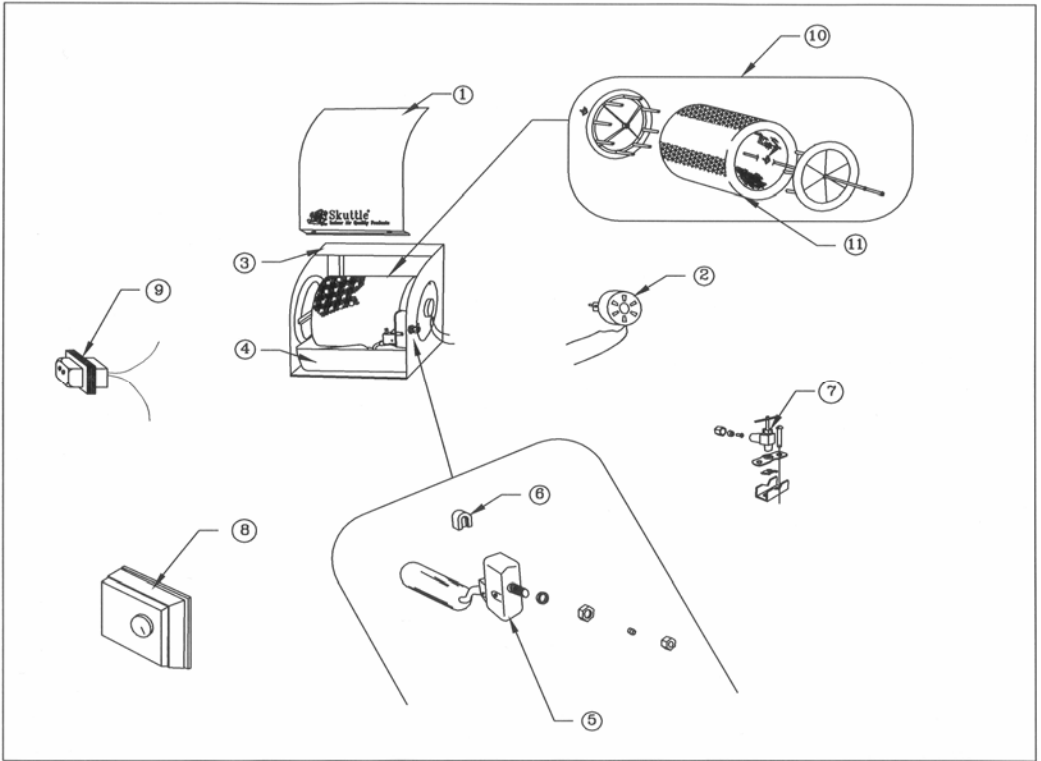

Model 45-SH1 Replacement Parts

Key Number	Part Number	Standard Package	Description
1	A00-0641-104	1	Cover Assembly
2	A05-1721-042	1	24 Volt Drum Motor
3	A00-1723-096	1	Cabinet Assembly
4	A00-0602-039	1	Water Pan
5	A17-1731-013	12	Complete Valve & Float Assembly (includes Key # 6)
6	A00-1708-002	1	Valve Seat
7	A00-1128-005	1	Saddle Valve
8	SK0-0055-001	1	Humidistat Assembly
9	000-0814-008	1	Transformer 24V, 10VA, 120V Primary
10	A01-1722-018	1	Complete Drum & Media Assembly
11	A04-1725-033	12	** Replacement Media with Clips
Not shown	K00-0045-000	1	Small Parts Kit (Includes: Shaft Bearing & Cross Bar, Mounting Screws, Two Side Panel Gaskets, Valve Hole Plug, & Drain Basin)