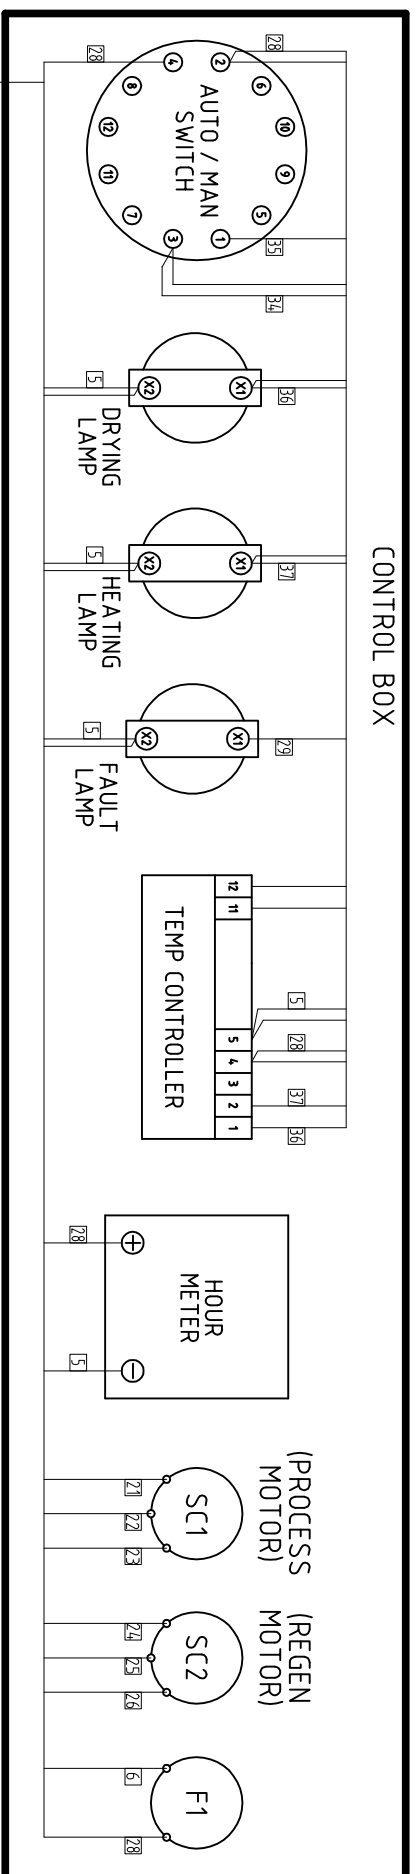

ISSUE	DATE	AMENDMENTS
1	23/02/11	ORIGINAL
2	03/09/12	GENERAL UPDATES - WDA

1993 Ebeco LIMITED BISHOP AUCKLAND ENGLAND

3RD ANGLE PROJECTION

DO NOT SCALE
IF IN DOUBT ASK

DIMENSIONS IN m.m.
TOLERANCES UNLESS OTHERWISE STATED

0.0	± 1
0.00	± 0.25
0.00	± 0.05
ANGULAR	± 0.5 DEGREE

TITLE
DD900 - WIRING DIAGRAM - 220V / 60HZ

MATERIAL
N/A

FINISH
N/A

DRAWN: W DAGLISH
CAD SCALE: N/A

DRG.NO.
5010324

SHEET
1 OF 1