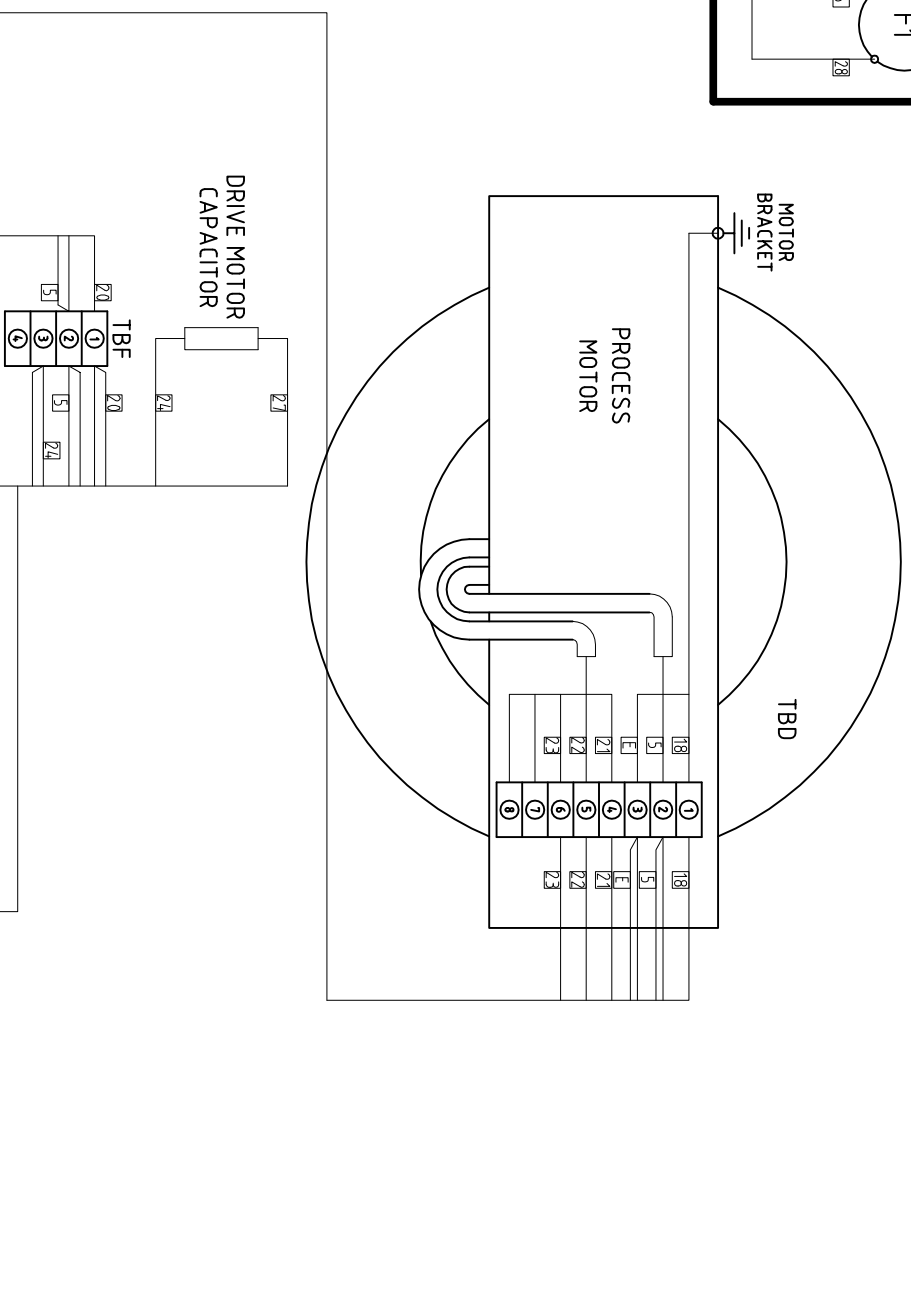

ISSUE	DATE	AMENDMENTS
1	23/02/11	ORIGINAL
2	03/09/12	GENERAL UPDATES - WDA

1993 Ebeco LIMITED BISHOP AUCKLAND ENGLAND

3RD ANGLE PROJECTION

DO NOT SCALE
IF IN DOUBT ASK

DIMENSIONS IN m.m.
TOLERANCES UNLESS OTHERWISE STATED

0.0	± 1
0.00	± 0.25
0.00	± 0.05
ANGULAR	± 0.5 DEGREE

TITLE
DD900 - WIRING DIAGRAM - 220V / 60HZ

MATERIAL
N/A

FINISH
N/A

DRAWN: W DAGLISH
CAD SCALE: N/A

DRG.NO.
5010324

SHEET
1 OF 1