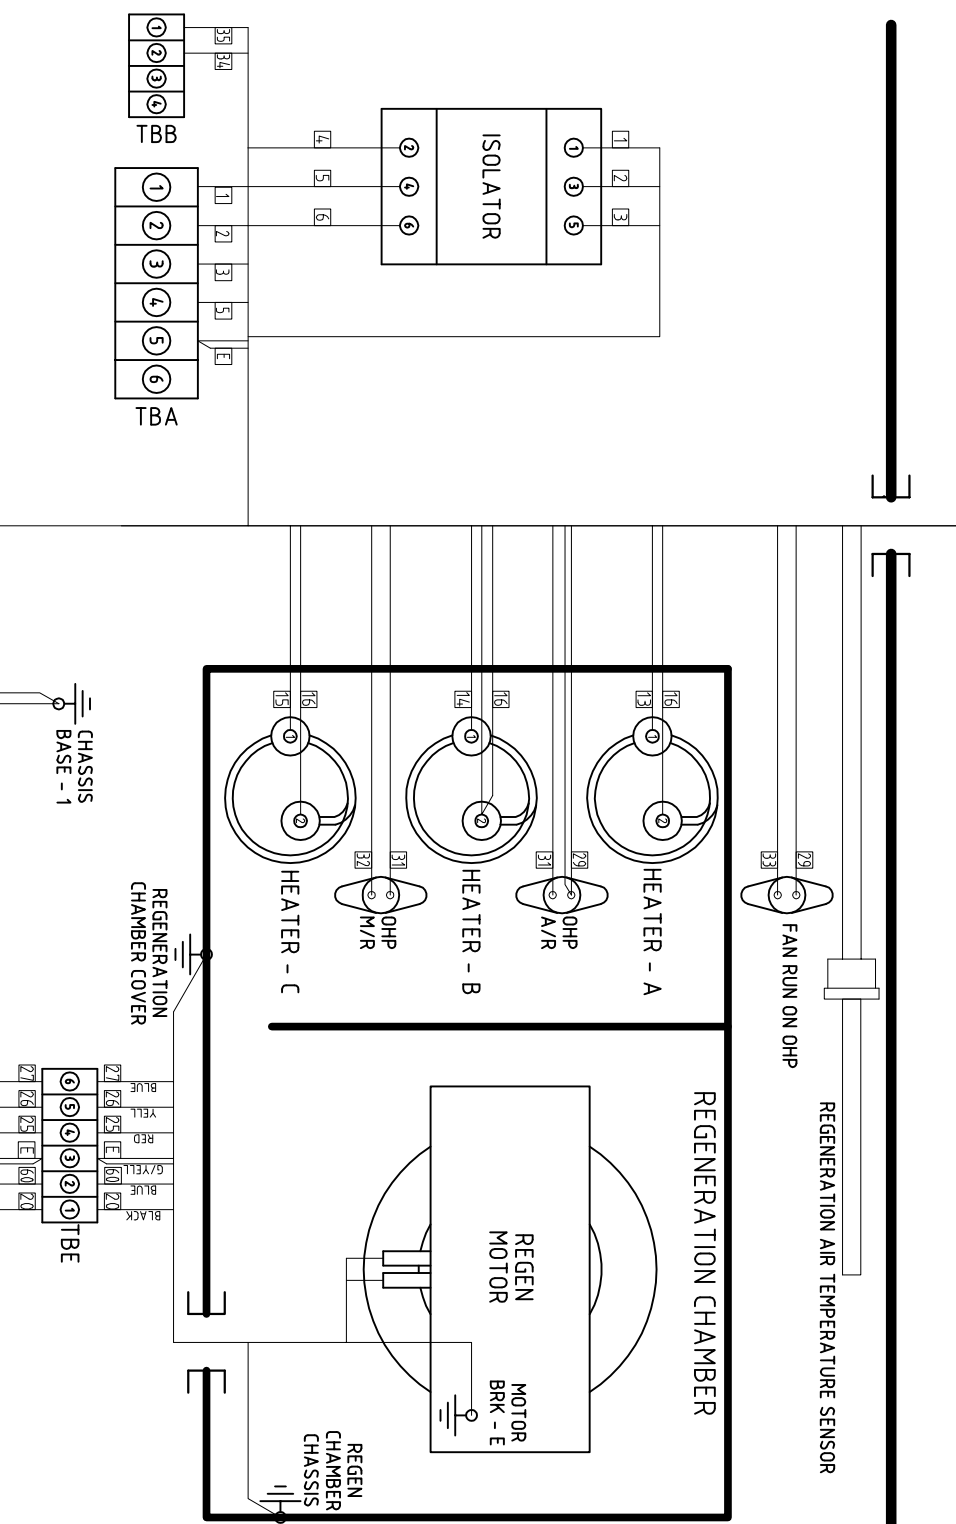

ISSUE	DATE	AMENDMENTS
1	23/02/11	ORIGINAL
2	03/09/12	GENERAL UPDATES - WDA

1993 Ebeco LIMITED BISHOP AUCKLAND ENGLAND

3RD ANGLE PROJECTION

DO NOT SCALE
IF IN DOUBT ASK

DIMENSIONS IN m.m.
TOLERANCES UNLESS OTHERWISE STATED

0.0	± 1
0.00	± 0.25
0.00	± 0.05
ANGULAR	± 0.5 DEGREE

TITLE
DD900 - WIRING DIAGRAM - 220V / 60HZ

MATERIAL
N/A

FINISH
N/A

DRAWN: W DAGLISH
CAD SCALE: N/A

DRG.NO.
5010324

SHEET
1 OF 1