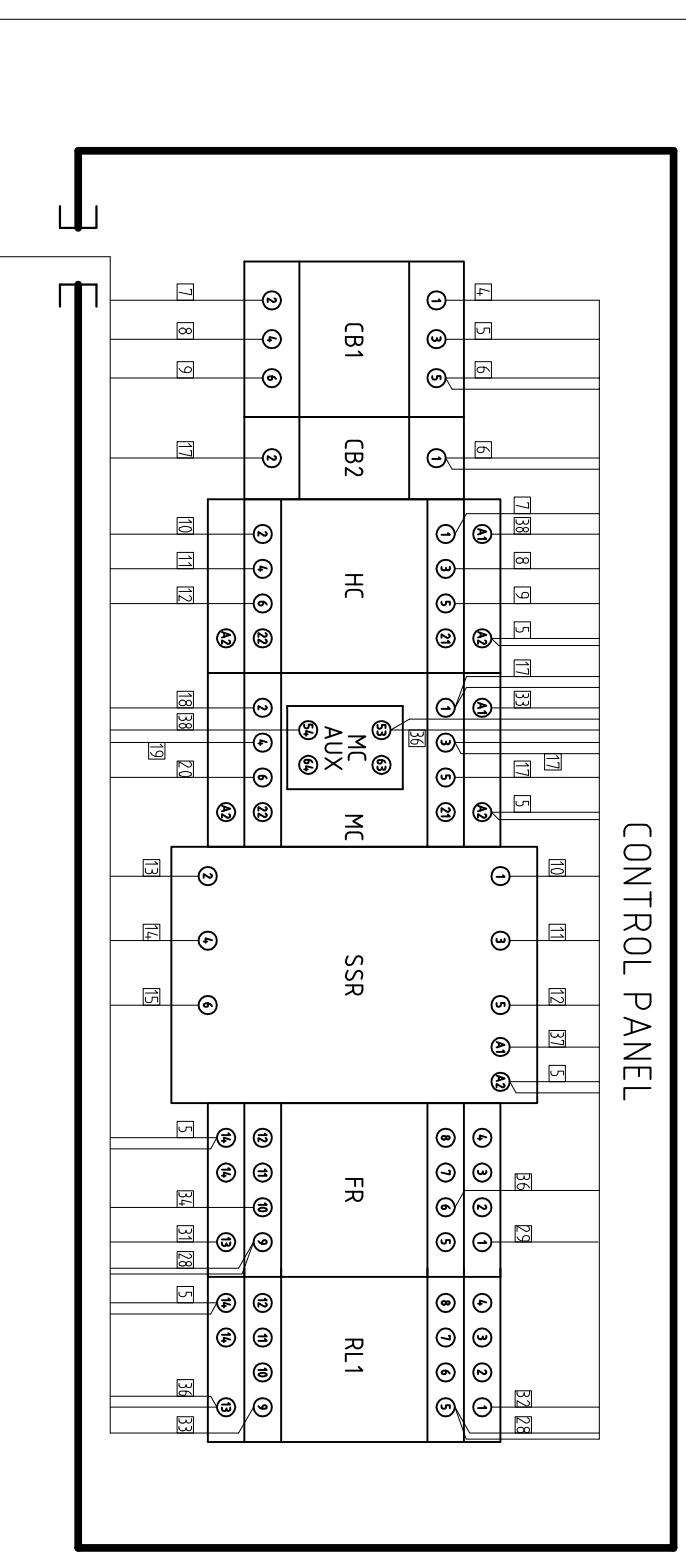

ISSUE	DATE	AMENDMENTS
1	23/02/11	ORIGINAL
2	03/09/12	GENERAL UPDATES - WDA

1993 Ebeco LIMITED BISHOP AUCKLAND ENGLAND

3RD ANGLE PROJECTION

DO NOT SCALE
IF IN DOUBT ASK

DIMENSIONS IN m.m.
TOLERANCES UNLESS OTHERWISE STATED

0.0	± 1
0.00	± 0.25
0.00	± 0.05
ANGULAR	± 0.5 DEGREE

TITLE
DD900 - WIRING DIAGRAM - 220V / 60HZ

MATERIAL
N/A

FINISH
N/A

DRAWN: W DAGLISH
CAD SCALE: N/A

DRG.NO.
5010324

SHEET
1 OF 1