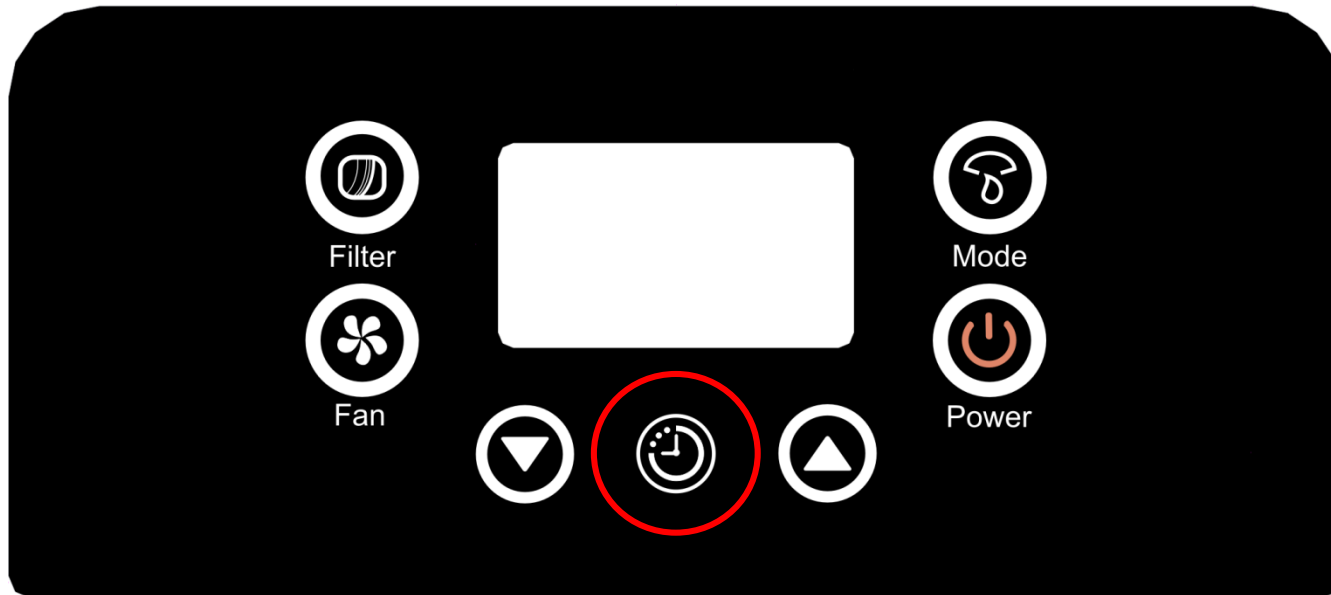

➤ Time on /off

Timer On and Timer Off can be set at the same time when the unit is running or on standby.