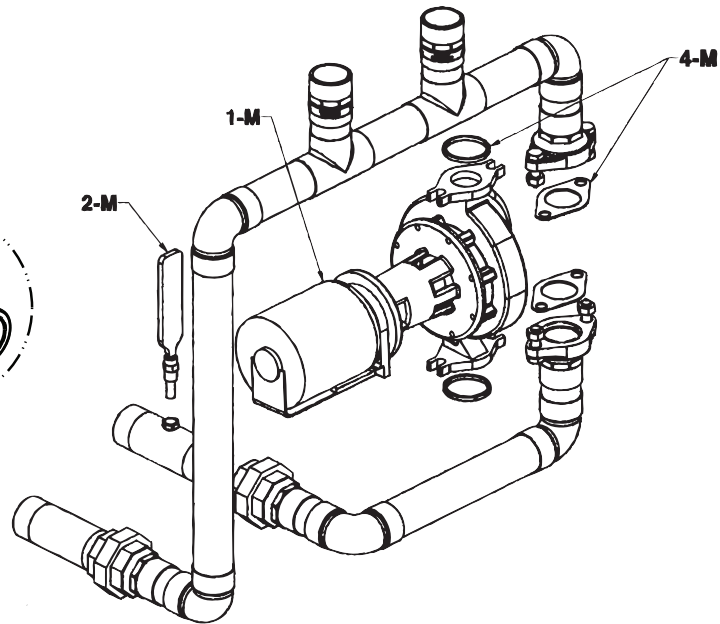

1-H
2100-4001 ONLY

CALL OUT	DESCRIPTION	HI DELTA	HI DELTA SS	MVB		RAYTHERM
				503-2004	503A-2004A	
1-C	PC Board Assy-Control	011717F	N/A	011717F	N/A	011717F
11-C	Relay - DPDT 24VDC	005962F	N/A	005962F	N/A	005962F
2-C	Relay - DPDT 24VAC	011720F	N/A	011720F	N/A	011720F
3-C	Relay - SPDT 24VAC	009039F	N/A	009039F	N/A	009039F
4-C	Inverter	011835F	N/A	011835F	N/A	011835F
9-C	Inverter - Dual Voltage	012984F	N/A	012984F	015407F	012984F
10-C	Chip - Programmed	013070F	N/A	013070F	015408F	013070F
5-C	Transformer	011718F	N/A	011718F	N/A	011718F
6-C	Temperature Sensor 10K (Not Shown)	010787F	010787F	010787F	N/A	010787F
7-C	Alarm Reset Switch	005641F	N/A	005641F	N/A	005641F
8-C	Ground Lug	007155F	N/A	007155F	N/A	007155F
1-H	Inlet Adapter-2-1/2 NPT (2100-4001)	N/A	N/A	N/A	N/A	012316F
1-M	Water Pump					
	BR 1-1/2" FLANGE, 1/8 HP	N/A	013425F	N/A	N/A	N/A
	CI 1-1/2" FLANGE, 1/8 HP	N/A	013426F	N/A	N/A	N/A
	BR 2" FLANGE, 1/4 HP	007226F	007226F	007226F	007226F	007226F
	CI 2" FLANGE, 1/4 HP	007232F	007232F	007232F	007232F	007232F
	BR 2-1/2" FLANGE, 3/4 HP	007348F	N/A	007348F	007348F	007348F
	CI 2-1/2" FLANGE, 3/4 HP	007354F	N/A	007354F	007354F	007354F
	BR 2-1/2" FLANGE, 1 HP	007351F	N/A	007351F	007351F	007351F
	CI 2-1/2" FLANGE, 1 HP	007357F	N/A	007357F	007357F	007357F
4-M	Pump Flange Gasket (2" & 2-1/2" Flanges) (2 Bolt Flange)	013423F	013423F	013423F	013423F	013423F
2-M	Thermometer-Vertical	000919	000919	000919	000919	000919
3-M	Injector Pump (Not Shown)					
	SS 1/8 HP (HD251)	N/A	951446	N/A	N/A	N/A
	CI 1/8 HP (HD251)	N/A	951447	N/A	N/A	N/A
	BR 1/8 HP	N/A	951421	N/A	N/A	N/A
	CI 1/8 HP	N/A	951424	N/A	N/A	N/A
	BR 1/4 HP	951414	N/A	951414	951414	951414
	CI 1/4 HP	951415	N/A	951415	951415	951415
	BR 1/3 HP	951394	N/A	951394	951394	951394
	CI 1/3 HP	951413	N/A	951413	951413	951413
	BR 3/4 HP	951411	N/A	951411	951411	951411
	CI 3/4 HP	951416	N/A	951416	951416	951416
1-S	Control Box Sheet Metal	012315F	N/A	012315F	012315F	012315F
2-S	Control Box Cover	N/A	N/A	011978F	011978F	N/A
3-S	Control Box Mtg Bracket	N/A	N/A	N/A	N/A	N/A
4-S	Control Box Mtg Bracket	013637F	N/A	N/A	N/A	013637F

NOTE: Sizing is specific to the application.