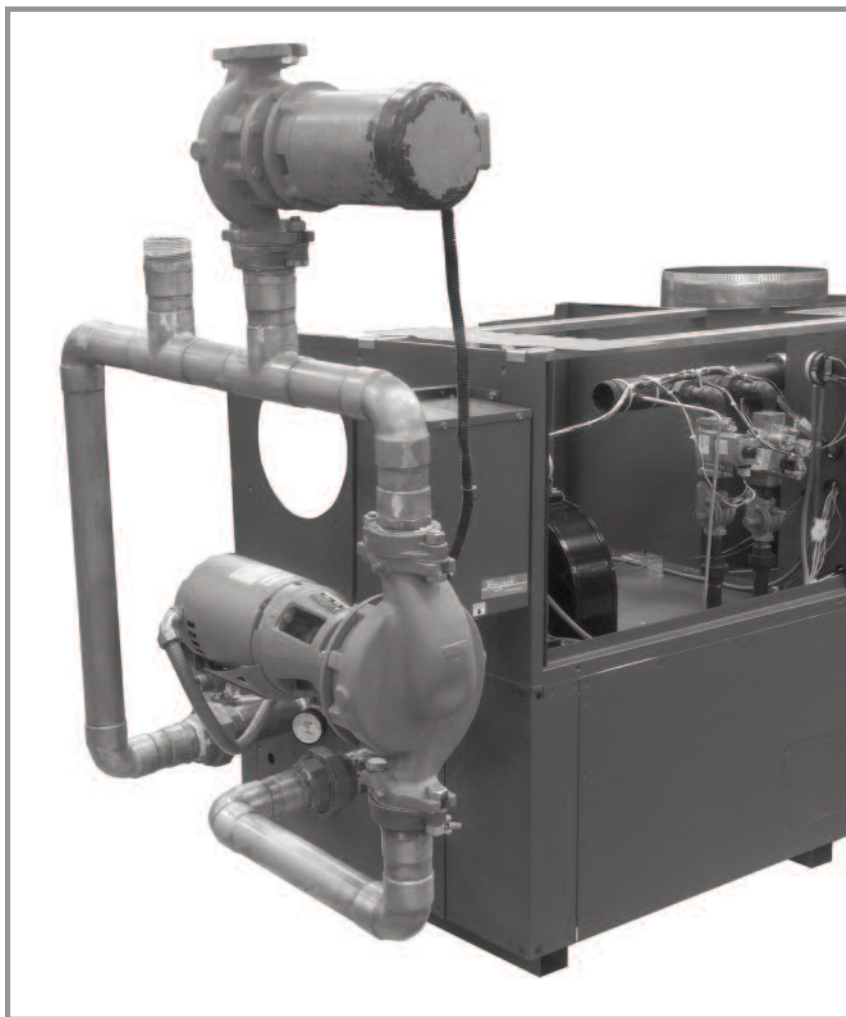

## **RAYPAK ILLUSTRATED PARTS LIST**

**MODEL SIZES: HI DELTA, MVB & RAYTHERM**

**MODEL TYPE: H, WH & P**

DATE OF MANUFACTURE: 2006 THRU CURRENT

THE PARTS LISTED ARE FOR STANDARD EQUIPMENT FOR THIS MODEL TYPE. RAYPAK RESERVES THE RIGHT TO SUBSTITUTE, DELETE OR CHANGE ANY PART WITHOUT NOTIFICATION. THE ADDITION OF OPTIONS MAY ALSO CHANGE SOME OF THE PARTS. ORDER REPLACEMENT PARTS FROM ACTUAL HEATER COMPONENTS.